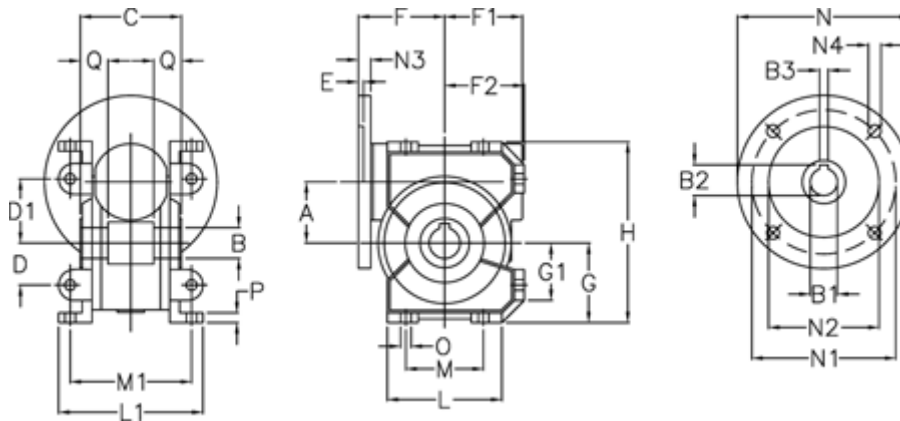

# Data Sheet

Article number: 3918044035023

Description: Worm gear with st. steel hollow shaft  
VF 44 EP-U-35- 63B14

## Measures

a = 44.6	E = 2.0	L = 80	N4 = 5.5
B = 18	F = 65	L1 = 100.0	O = 8.5
B1 E7 = 11	F1 = 54	M = 52	P = 8
B2 = 12.8	F2 = 55.0	M1 = 81.0	Q = 24.5
B3 H9 = 4	g = 55.0	N = 90	
C = 64	G1 = 40.0	N1 = 75	
D = 29	H = 127.0	N2 = 60	
D1 = 46	H1 = 97.0	N3 = 8.0	